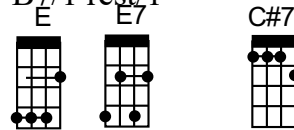

Sweet and lovely
Is the maile's fragrance
A delightful odor
That clings to the bosom

May we linger happily
You and I
With the sweetness that
captivates
Your fluttering heart

C

Ab/4 C/4 Ab/4 C/4
Nani ua kō ka ‘i‘ini a i hoapili mau ‘oe no‘u
Em/8 D7/4 G7/4
Ko‘i‘i ke aloha, e noelo, e ‘uleu he hene wai‘olu a loko, hey! hey!

C/2 C7/2 F/2 Fm/2 C/4 A7/4
Ha‘ina ka puana ke onaona o ka maile
Dm/4 G7/4 C/4 A7/1 A#7/1 B7/1 rest/1
‘Ano‘ai ka pilina e lei a‘e au me ku‘u lei