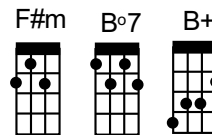

Surely I have won
You for my own
Love endures with us,
stirring, animating
A soothing sensation
within, hey hey

This ends my song
Of the maile's fragrance
Which breathes from
The leis of my love and me

D

E/2 E7/2 A/2 Am/2 E/4 C#7/4
Sweet and lovely ke onaona o ka maile
F#m/4 B7/4 E/2 B°7/2 F#m/2 B+/2
Ho‘oipo ke ‘ala ho‘oheno sure i ka pili poli
E/2 E7/2 A/2 Am/2 E/4 C#7/4
Nanea, e walea, e luana kāua i laila
F#m/4 B7/4 E/2 A/2 E/4
Mikioi ke ki‘ina hei ko pu‘uwai kapalili