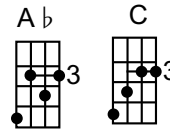

A

Hōkū: C/2 G°7/2 Dm/2 G/2  
 All join: 2x(C/2 G°7/2 Dm/2 G/2),  
 C/2 G°7/2 Dm/2 G+/2

Key: C-E

Tempo: 120 BPM

## Maile Swing

John K. Almeida

B

C/2 C7/2 F/2 Fm/2 C/4 A7/4  
**Sweet and lovely ke onaona o ka maile**  
 Dm/4 G7/4 C/2 G°7/2 Dm/2 G+/2  
**Ho‘oipo ke ‘ala ho‘oheno sure i ka pili poli**  
 C/2 C7/2 F/2 Fm/2 C/4 A7/4  
**Nanea, e walea, e luana kāua i laila**  
 Dm/4 G7/4 C/2 F/2 C/4  
**Mikioi ke ki‘ina hei ko pu‘uwai kapalili**

This ends my song  
 Of the maile's fragrance  
 Which breathes from  
 The leis of my love and me

D

E/2 E7/2 A/2 Am/2 E/4 C#7/4  
**Sweet and lovely ke onaona o ka maile**  
 F#m/4 B7/4 E/2 B°7/2 F#m/2 B+/2  
**Ho‘oipo ke ‘ala ho‘oheno sure i ka pili poli**  
 E/2 E7/2 A/2 Am/2 E/4 C#7/4  
**Nanea, e walea, e luana kāua i laila**  
 F#m/4 B7/4 E/2 A/2 E/4  
**Mikioi ke ki‘ina hei ko pu‘uwai kapalili**

C/4 E/4 C/4 E/4  
**Nani ua kō ka ‘i‘ini a i hoapili mau ‘oe no‘u**  
 G#m/8 F#7/4 B7/4  
**Ko‘i‘i ke aloha, e noelo, e ‘uleu he hene wai‘olu a loko, hey! hey!**

E/2 E7/2 A/2 Am/2 E/4  
**Ha‘ina ka puana ke onaona o ka maile**  
 3x(C#7/4 F#m/4 B7/4 E/4) E/1 Eb/1 E/1  
 3x( ‘Ano‘ai ka pilina e lei a‘e au me ku‘u lei)