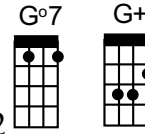

A

Hōkū: C/2 G°7/2 Dm/2 G/2  
 All join: 2x(C/2 G°7/2 Dm/2 G/2),  
 C/2 G°7/2 Dm/2 G+/2

Key: C-E

Tempo: 120 BPM

## Maile Swing

John K. Almeida

B

C/2 C7/2 F/2 Fm/2 C/4 A7/4  
**Sweet and lovely ke onaona o ka maile**  
 Dm/4 G7/4 C/2 G°7/2 Dm/2 G+/2  
**Ho‘oipo ke ‘ala ho‘oheno sure i ka pili poli**  
 C/2 C7/2 F/2 Fm/2 C/4 A7/4  
**Nanea, e walea, e luana kāua i laila**  
 Dm/4 G7/4 C/2 F/2 C/4  
**Mikioi ke ki‘ina hei ko pu‘uwai kapalili**

This ends my song  
 Of the maile's fragrance  
 Which breathes from  
 The leis of my love and me

D

E/2 E7/2 A/2 Am/2 E/4 C#7/4  
**Sweet and lovely ke onaona o ka maile**  
 F#m/4 B7/4 E/2 B°7/2 F#m/2 B+/2  
**Ho‘oipo ke ‘ala ho‘oheno sure i ka pili poli**  
 E/2 E7/2 A/2 Am/2 E/4 C#7/4  
**Nanea, e walea, e luana kāua i laila**  
 F#m/4 B7/4 E/2 A/2 E/4  
**Mikioi ke ki‘ina hei ko pu‘uwai kapalili**

C/4 E/4 C/4 E/4  
**Nani ua kō ka ‘i‘ini a i hoapili mau ‘oe no‘u**  
 G#m/8 F#7/4 B7/4  
**Ko‘i‘i ke aloha, e noelo, e ‘uleu he hene wai‘olu a loko, hey! hey!**

E/2 E7/2 A/2 Am/2 E/4  
**Ha‘ina ka puana ke onaona o ka maile**  
 3x(C#7/4 F#m/4 B7/4 E/4) E/1 Eb/1 E/1  
 3x( ‘Ano‘ai ka pilina e lei a‘e au me ku‘u lei)