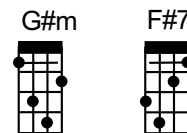

C/4 E/4 C/4 E/4
Nani ua kō ka ‘i‘ini a i hoapili mau ‘oe no‘u
G#m/8 F#7/4 B7/4
Ko‘i‘i ke aloha, e noelo, e ‘uleu he hene wai‘olu a loko, hey! hey!